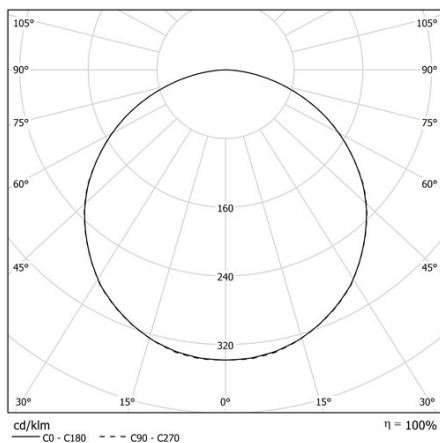

BEN SMALL IP40 PG

Frosted Acryl-Satiné impact resistant.

CODE		FLUX	SIZE	CERTIFICATIONS
10PG12K3	12W 3000K	1422lm	Ø 257mm	    

Optics

PG diffuser with frosted Acryl-Satiné and impact resistant diffuser UGR<22.