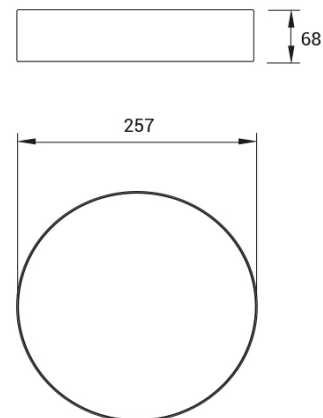

BEN SMALL IP40 PG

Frosted Acryl-Satiné impact resistant.

CODE		FLUX	SIZE	CERTIFICATIONS
10PG12K3	12W 3000K	1422lm	Ø 257mm	    

Optics

PG diffuser with frosted Acryl-Satiné and impact resistant diffuser UGR<22.